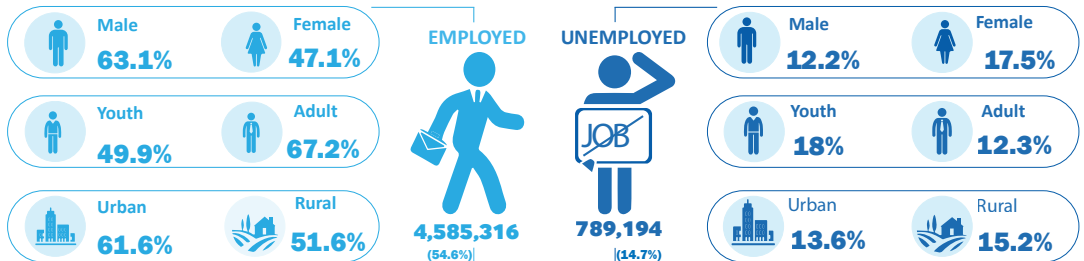

nisr

NATIONAL INSTITUTE OF
STATISTICS OF RWANDA

SUMMARY LABOUR FORCE INDICATORS

Q4 - 2024

Rwanda Labour force survey 2024(Q4)

SUMMARY LABOUR FORCE INDICATORS

EMPLOYMENT & UNEMPLOYMENT STATUS

TREND IN EMPLOYMENT TO POPULATION RATIO BY SEX

TREND IN EMPLOYMENT BY BOARD SECTOR OF ECONOMIC ACTIVITY

TREND IN UNEMPLOYMENT RATE BY SEX

LABOUR FORCE UNDERUTILISATION

GENERAL UNDERUTILISATION

UNDERUTILISATION BY SEX

UNDERUTILISATION BY RESIDENCE

TREND IN LABOUR UNDERUTILISATION