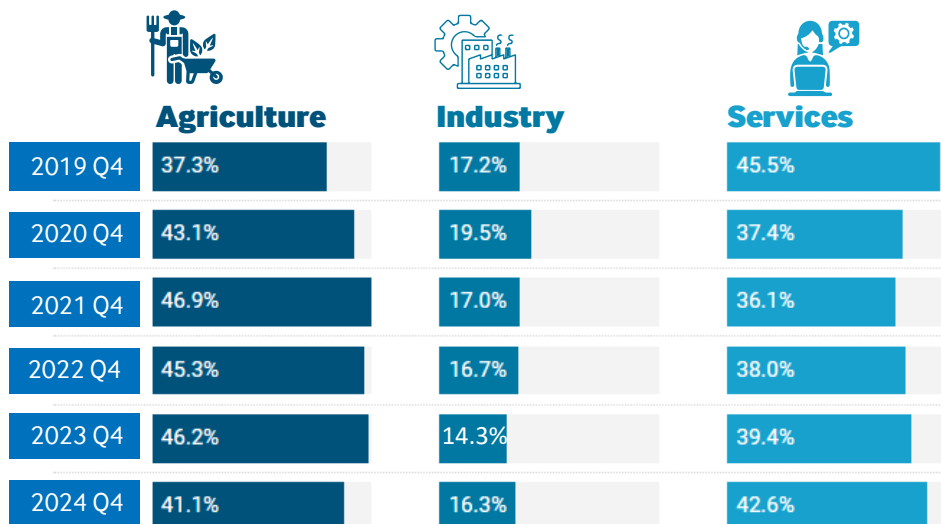

nisr

NATIONAL INSTITUTE OF
STATISTICS OF RWANDA

SUMMARY LABOUR FORCE INDICATORS

Q4 - 2024

Rwanda Labour force survey 2024(Q4)

SUMMARY LABOUR FORCE INDICATORS

EMPLOYMENT & UNEMPLOYMENT STATUS

TREND IN EMPLOYMENT TO POPULATION RATIO BY SEX

TREND IN EMPLOYMENT BY BOARD SECTOR OF ECONOMIC ACTIVITY

TREND IN UNEMPLOYMENT RATE BY SEX

LABOUR FORCE UNDERUTILISATION

GENERAL UNDERUTILISATION

UNDERUTILISATION BY SEX

UNDERUTILISATION BY RESIDENCE

TREND IN LABOUR UNDERUTILISATION