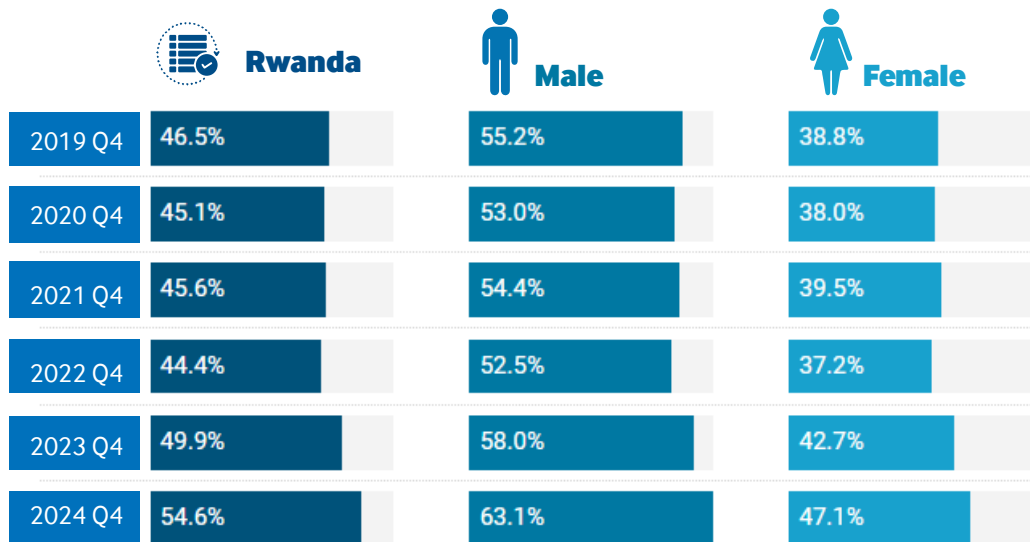

nisr

NATIONAL INSTITUTE OF
STATISTICS OF RWANDA

SUMMARY LABOUR FORCE INDICATORS

Q4 - 2024

Rwanda Labour force survey 2024(Q4)

SUMMARY LABOUR FORCE INDICATORS

EMPLOYMENT & UNEMPLOYMENT STATUS

TREND IN EMPLOYMENT TO POPULATION RATIO BY SEX

TREND IN EMPLOYMENT BY BOARD SECTOR OF ECONOMIC ACTIVITY

TREND IN UNEMPLOYMENT RATE BY SEX

LABOUR FORCE UNDERUTILISATION

GENERAL UNDERUTILISATION

UNDERUTILISATION BY SEX

UNDERUTILISATION BY RESIDENCE

TREND IN LABOUR UNDERUTILISATION