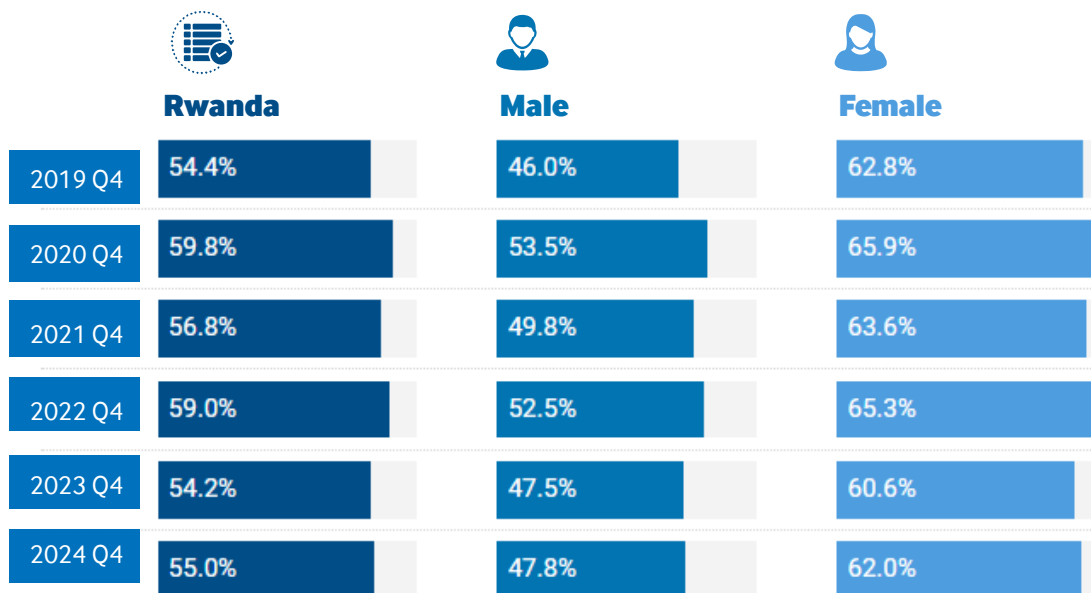

nisr

NATIONAL INSTITUTE OF
STATISTICS OF RWANDA

SUMMARY LABOUR FORCE INDICATORS

Q4 - 2024

Rwanda Labour force survey 2024(Q4)

SUMMARY LABOUR FORCE INDICATORS

EMPLOYMENT & UNEMPLOYMENT STATUS

TREND IN EMPLOYMENT TO POPULATION RATIO BY SEX

TREND IN EMPLOYMENT BY BOARD SECTOR OF ECONOMIC ACTIVITY

TREND IN UNEMPLOYMENT RATE BY SEX

LABOUR FORCE UNDERUTILISATION

GENERAL UNDERUTILISATION

UNDERUTILISATION BY SEX

UNDERUTILISATION BY RESIDENCE

TREND IN LABOUR UNDERUTILISATION