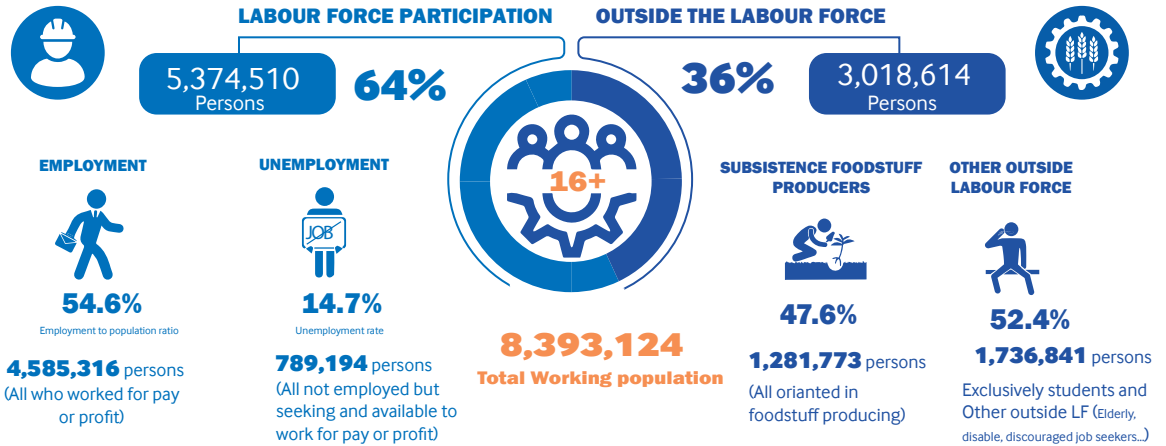

nisr

NATIONAL INSTITUTE OF
STATISTICS OF RWANDA

SUMMARY LABOUR FORCE INDICATORS

Q4 - 2024

Rwanda Labour force survey 2024(Q4)

SUMMARY LABOUR FORCE INDICATORS

EMPLOYMENT & UNEMPLOYMENT STATUS

TREND IN EMPLOYMENT TO POPULATION RATIO BY SEX

TREND IN EMPLOYMENT BY BOARD SECTOR OF ECONOMIC ACTIVITY

TREND IN UNEMPLOYMENT RATE BY SEX

LABOUR FORCE UNDERUTILISATION

GENERAL UNDERUTILISATION

UNDERUTILISATION BY SEX

UNDERUTILISATION BY RESIDENCE

TREND IN LABOUR UNDERUTILISATION