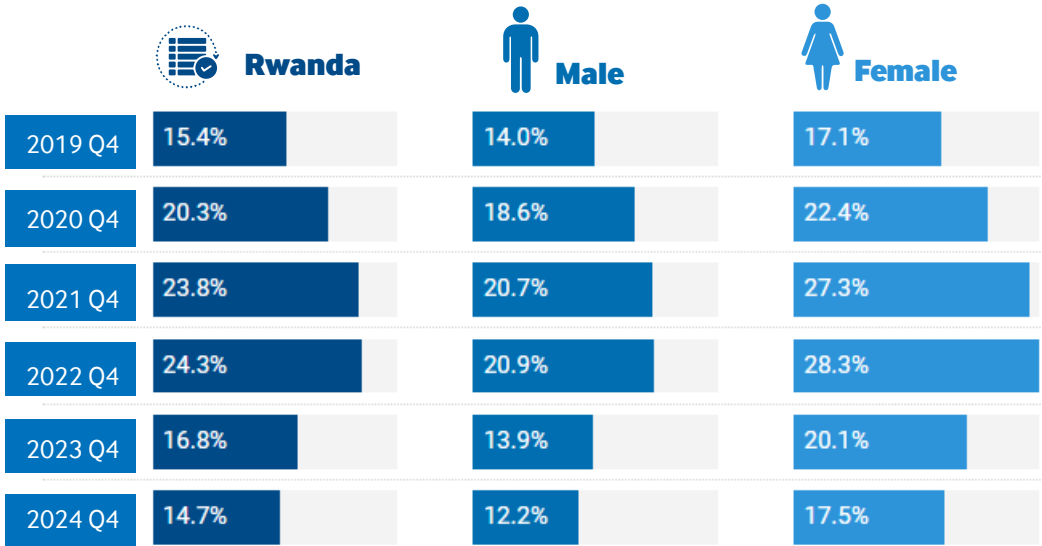

nisr

NATIONAL INSTITUTE OF
STATISTICS OF RWANDA

SUMMARY LABOUR FORCE INDICATORS

Q4 - 2024

Rwanda Labour force survey 2024(Q4)

SUMMARY LABOUR FORCE INDICATORS

EMPLOYMENT & UNEMPLOYMENT STATUS

TREND IN EMPLOYMENT TO POPULATION RATIO BY SEX

TREND IN EMPLOYMENT BY BOARD SECTOR OF ECONOMIC ACTIVITY

TREND IN UNEMPLOYMENT RATE BY SEX

LABOUR FORCE UNDERUTILISATION

GENERAL UNDERUTILISATION

UNDERUTILISATION BY SEX

UNDERUTILISATION BY RESIDENCE

TREND IN LABOUR UNDERUTILISATION