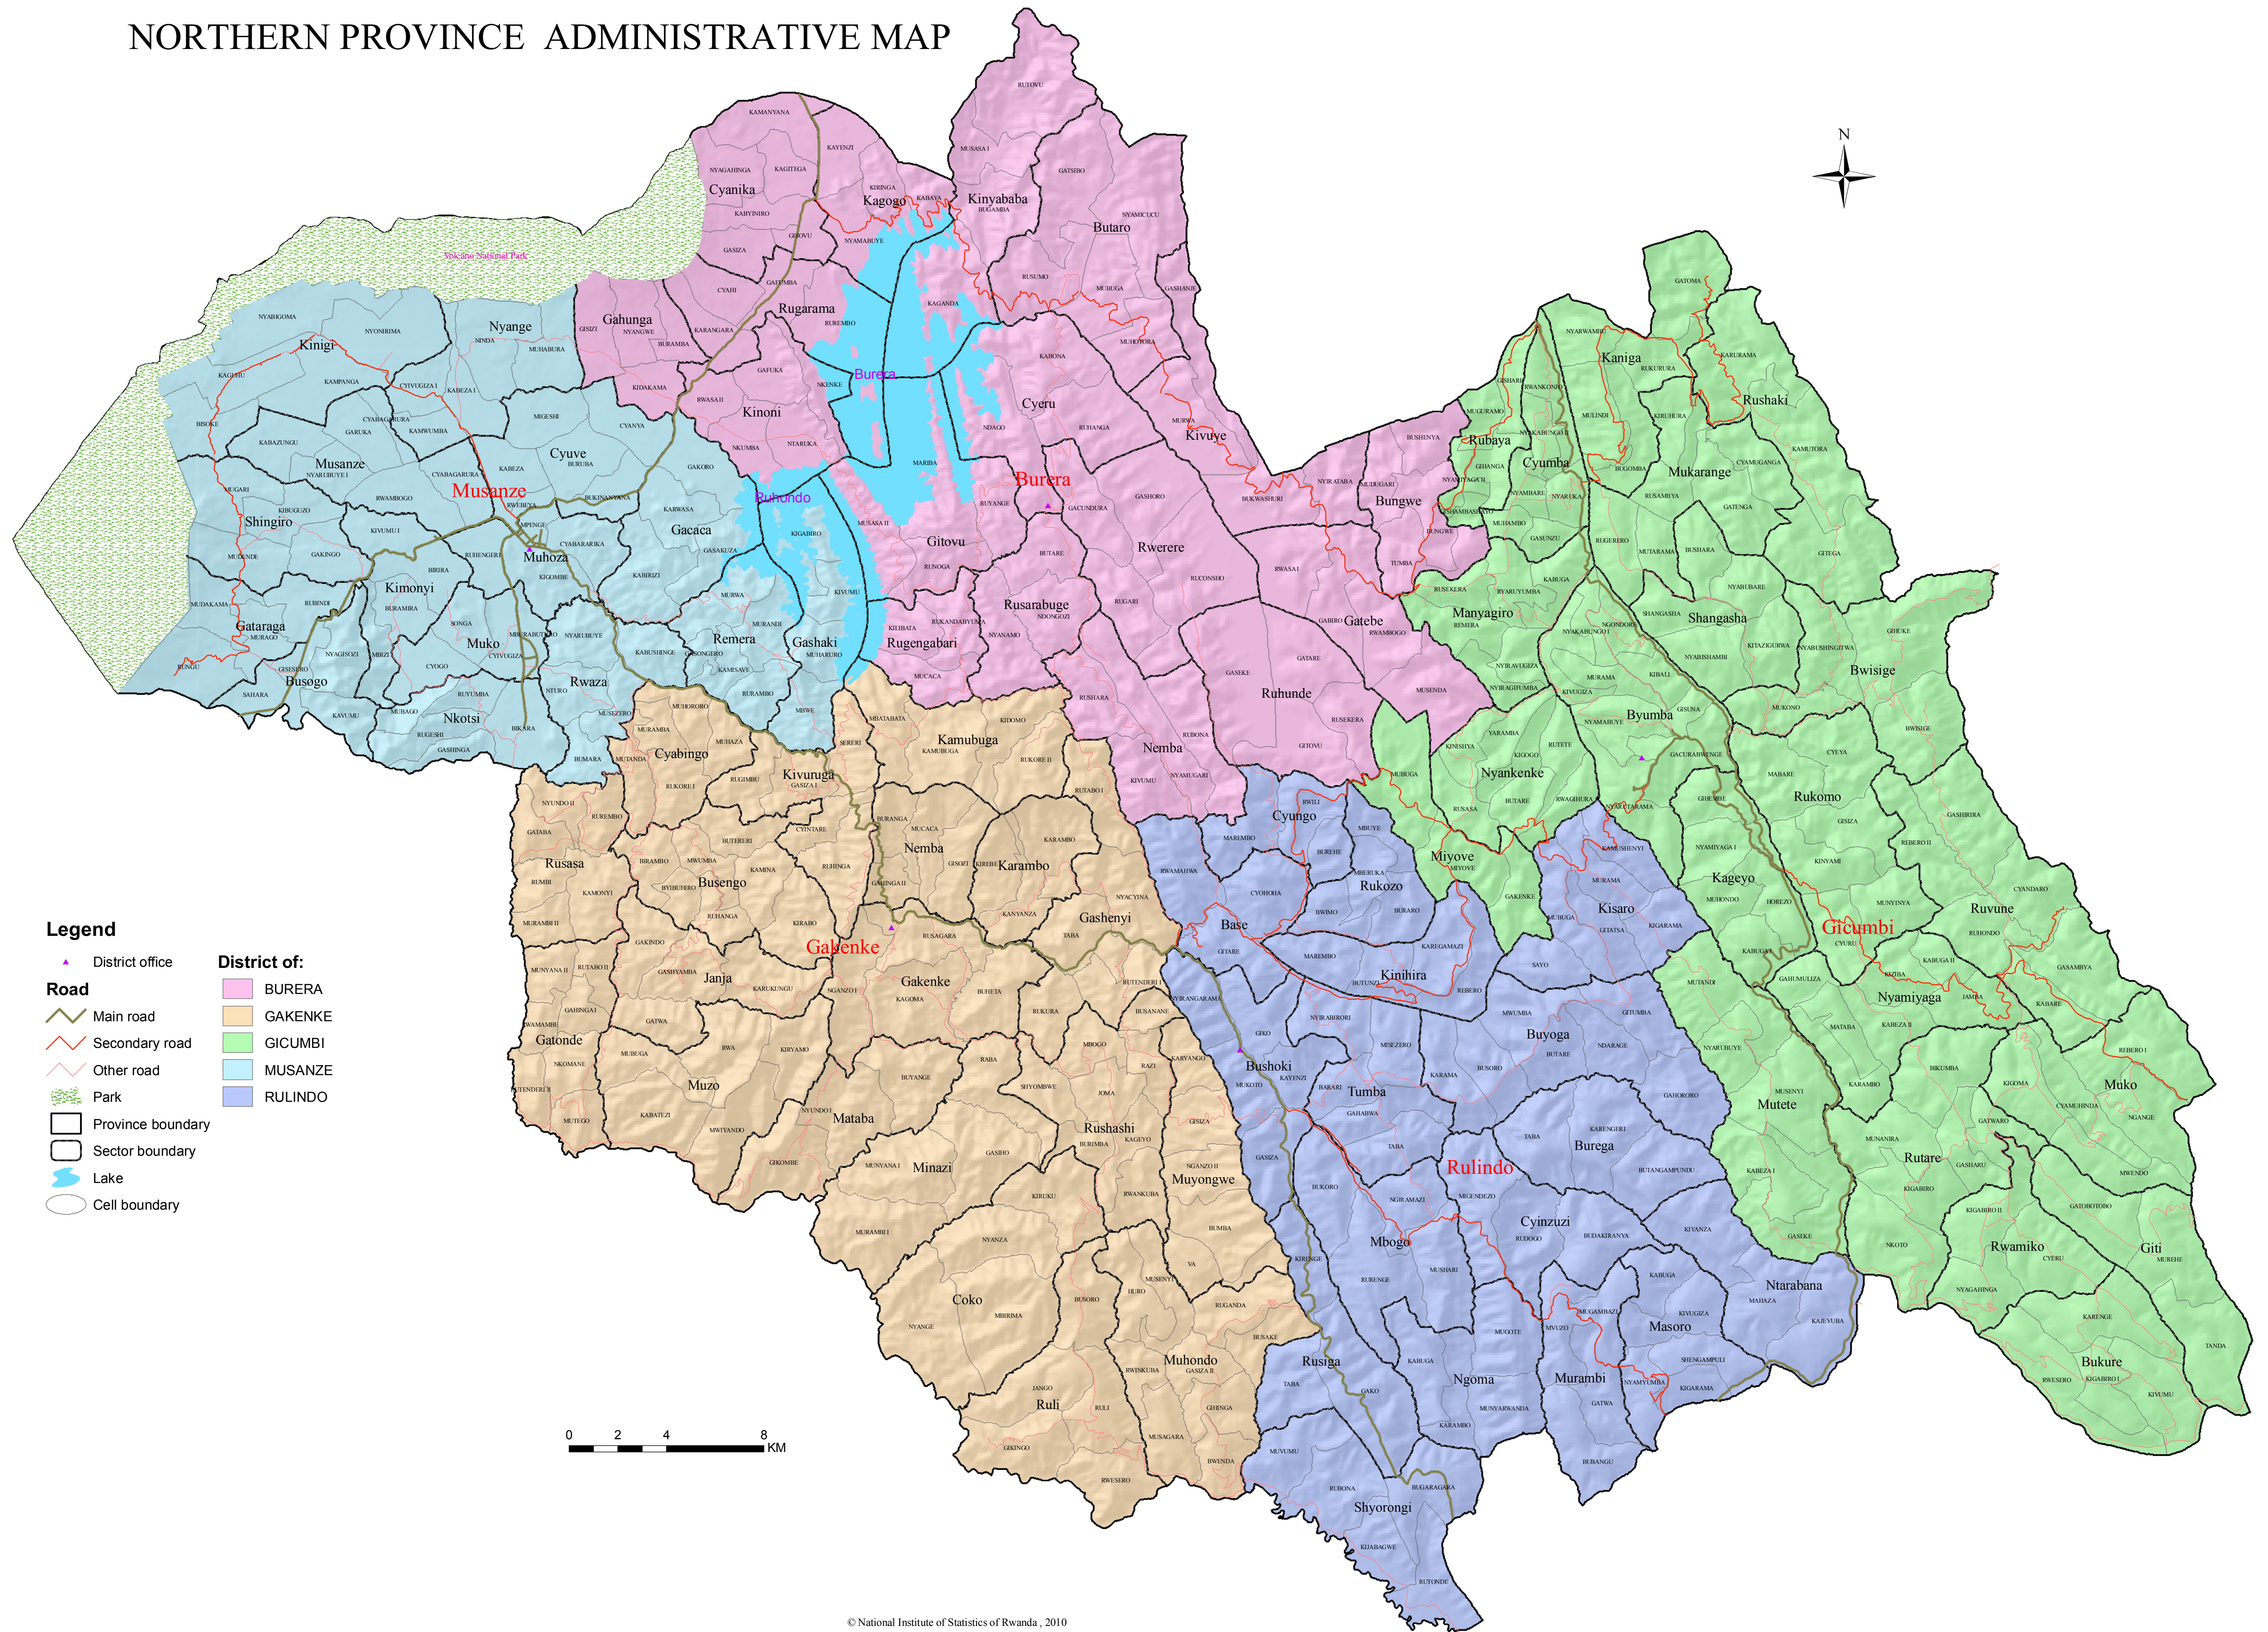

NORTHERN PROVINCE ADMINISTRATIVE MAP

Legend

- ▲ District office
- Road
 - Main road
 - Secondary road
 - Other road
- Park
- Province boundary
- Sector boundary
- Lake
- Cell boundary

- District of:**
- BURERA
 - GAKENKE
 - GICUMBI
 - MUSANZE
 - RULINDO